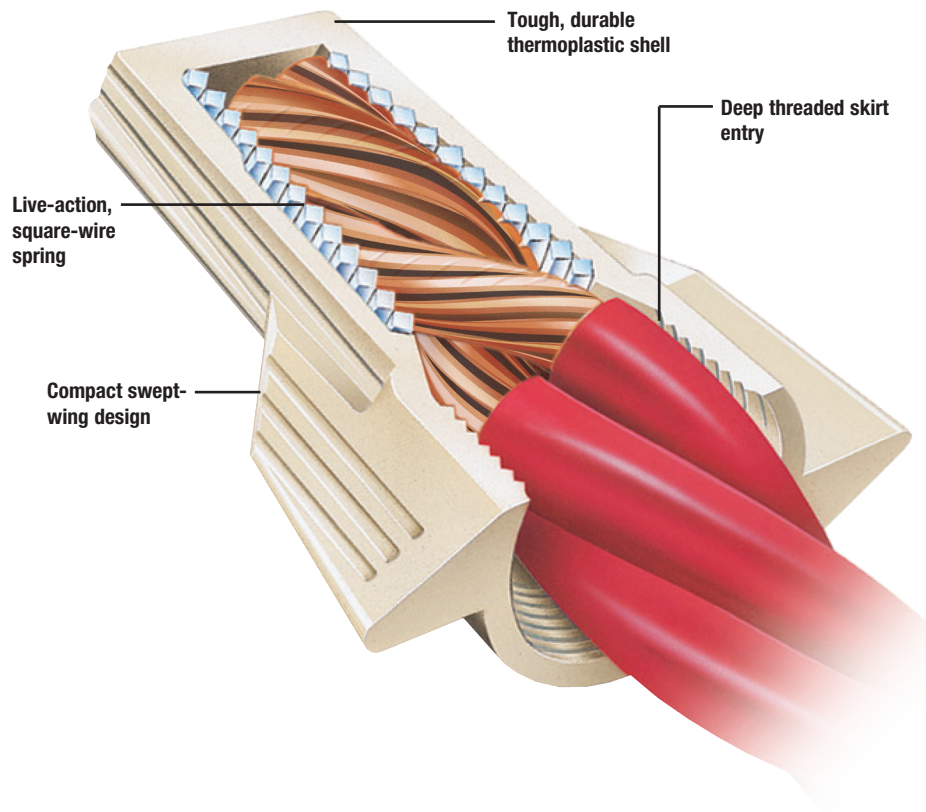

## Twister® Wire Connectors

- Exceptional wire-range capacity: 0.5mm<sup>2</sup> to 10.0mm<sup>2</sup>
- Fast, secure connections every time
- Can be used with cables that are stranded, solid or combination of both
- Live-action, square-wire spring locks onto wire for safe, secure connections
- Reusable with the same or larger wire size combinations
- Complies to AS/NZS IEC 60998.1 and AS/NZS IEC 60998.2.4 Standards

## IDEAL Twister® Wire Connectors are Fast, Easy and Safe.

Making connections with an IDEAL Twister® wire connector is simple and up to 5 times quicker than the current method. IDEAL Twister® connectors compress and twist wires for a secure physical connection in only a few seconds.

- Exceptional wire-range capacity – three models handle conductors from 0.5mm<sup>2</sup> to 10.0mm<sup>2</sup>
- Swept-wing design provides improved leverage with less effort, especially on larger combinations
- The square-wire spring picks up fast and provides secure connections
- Can be used with cables that are stranded, solid or combination of both
- Reusable with the same or larger wire size combinations
- Suitable for earthing applications
- Ribbed shell provides added grip and fast fingertip starts
- Deep skirt protects against flash-over and turned-back strands for maximum dielectric strength
- Tough, UL 94V-2 flame-retardant shell will not crack – even when applied to maximum wire combinations. Rated at 105°C
- Complies to AS/NZS IEC 60998.1 and AS/NZS IEC 60998.2.4 Standards