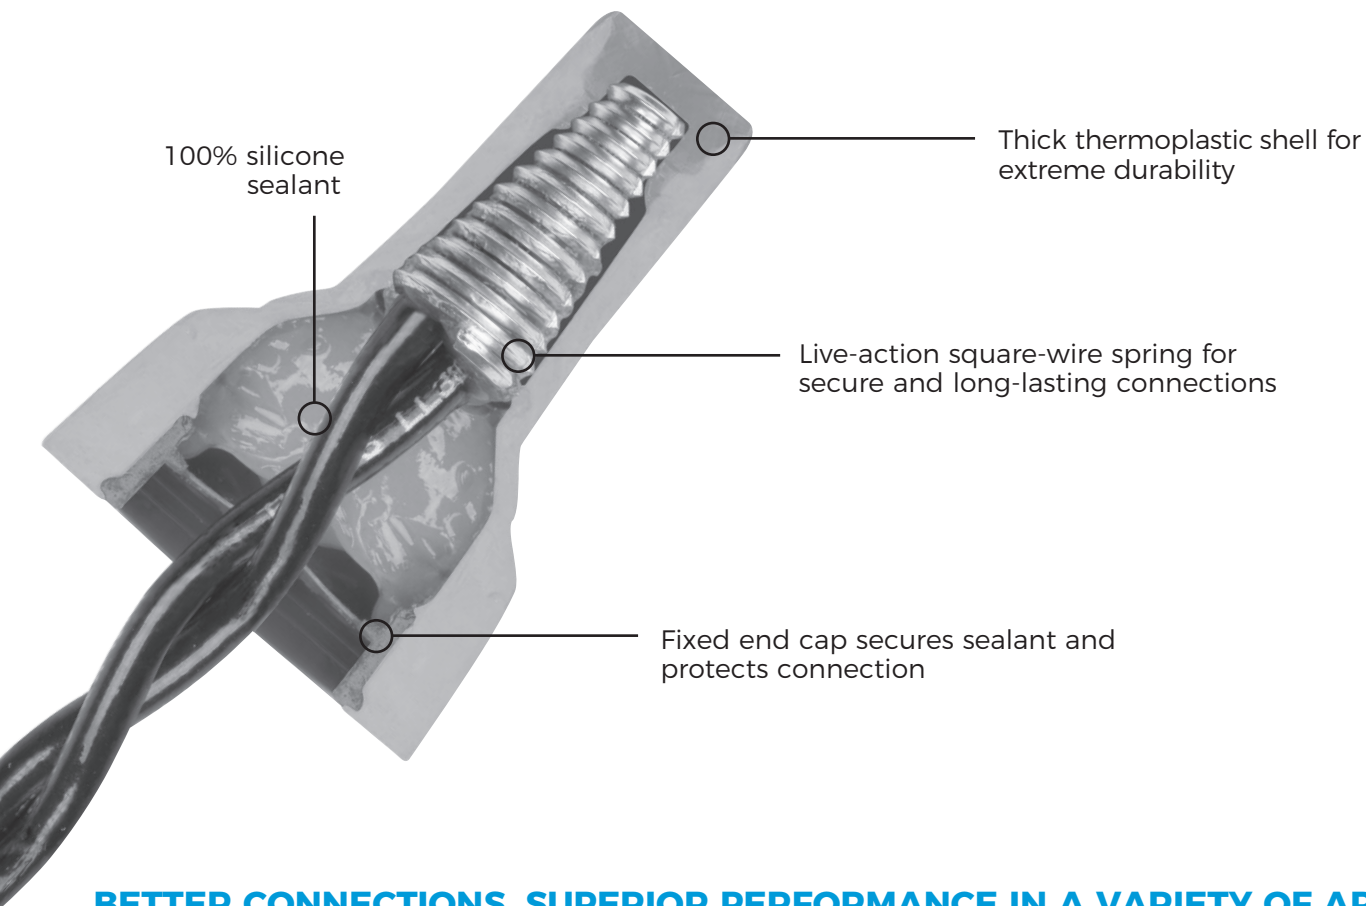

WEATHERPROOF AND UNDERGROUND WIRE CONNECTORS

CONNECTED AND PROTECTED

You have a tough job. IDEAL, the leading brand in twist-on-wire connectors, makes it easier with our tough and dependable line of WeatherProof and UnderGround Wire Connectors.

Durability: These harsh-duty wire connectors have been designed specifically to handle wire connections exposed to damp/wet and direct bury/below grade conditions.

Performance: Each connector is pre-filled with a long-lasting, 100% silicone sealant that protects your electrical connections from the most severe environments.

BETTER CONNECTIONS, SUPERIOR PERFORMANCE IN A VARIETY OF APPLICATIONS

WeatherProof Wire Connectors Above-Grade (Ground) Use

WeatherProof Wire Connectors are designed to excel in above grade, interior/exterior connections exposed to damp/wet and corrosive environments.

In many cases, traditional twist-on wire connectors are not suitable for these applications and require additional materials like heat shrink, resin packs or tape to ensure a safe connection.

IDEAL WeatherProof Wire Connectors eliminate the need for these additional materials and provide a safe, durable and long-lasting connection in these harsh environments in one easy step. It all adds up to valuable savings in time, money and energy.