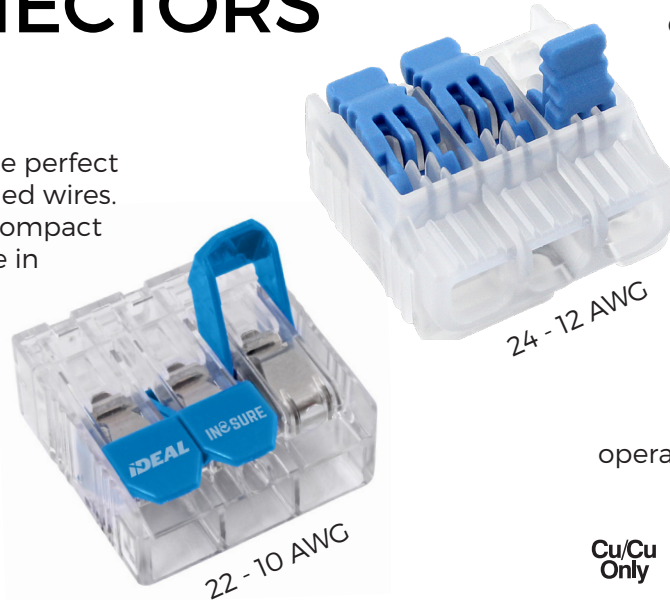

IN-SURE® LEVER

WIRE CONNECTORS

IDEAL
electrical™

IN-SURE[®] LEVER

WIRE CONNECTORS

Secure Connections Insert. Close. Connect.

Levered wire connectors provide the perfect solution for joining solid and stranded wires. These versatile connectors have a compact design that takes up minimal space in junction boxes and enclosures.

Features:

- Secure, reliable and reusable
- Releasable connector for solid & stranded wires
- Modern alternative to traditional connectors
- Clear housing allows verification of connection
- Continuity check port and strip length guide
- Compact design for tight spaces
- For use with Cu/Cu combinations only
- Temperature 105°C max (221°F)
- Solid wires can be inserted without opening lever (models L22, L23 & L25)

SECURE CONNECTION

Optimized spring design for easy open and strong bite

CONFIDENCE

Clear housing for visual inspection of work

REUSABLE

Solid and stranded wire – tackle wide range of jobs

EASE OF USE

Better grip, single lever operation for less stress on hands

DESCRIPTION	PART #	AMPS	DETAILS
 L22 2-Port	Box of 150	30-10L22	20A
	Jar of 500	30-50L22J	
	Box of 4,000	30-16L22	
 L23 3-Port	Box of 100	30-10L23	20A
	Jar of 350	30-35L23J	
	Box of 2,500	30-16L23	
 L25 5-Port	Box of 75	30-10L25	20A
	Jar of 200	30-20L25J	
	Box of 1,500	30-16L25	
 L32 2-Port	Box of 100	30-10L32	30A
	Jar of 350	30-35L32J	
	Box of 1,000	30-16L32	
 L33 3-Port	Box of 75	30-10L33	30A
	Jar of 225	30-25L33J	
	Box of 1,000	30-16L33	
 L35 5-Port	Box of 50	30-10L35	30A
	Jar of 125	30-15L35J	
	Box of 500	30-16L35	