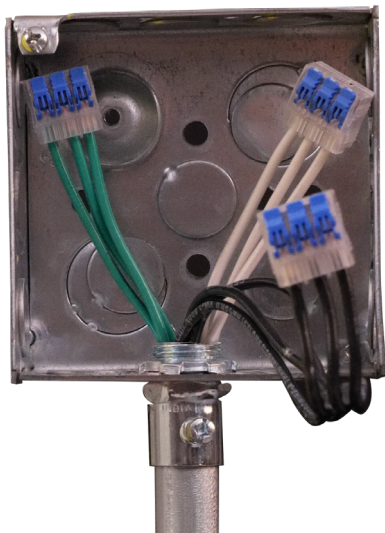

IN-SURE® LEVER

WIRE CONNECTORS

IDEAL
electrical™

IN-SURE[®] LEVER

WIRE CONNECTORS

Secure Connections Insert. Close. Connect.

Levered wire connectors provide the perfect solution for joining solid and stranded wires. These versatile connectors have a compact design that takes up minimal space in junction boxes and enclosures.

Features:

- Secure, reliable and reusable
- Releasable connector for solid & stranded wires
- Modern alternative to traditional connectors
- Clear housing allows verification of connection
- Continuity check port and strip length guide
- Compact design for tight spaces
- For use with Cu/Cu combinations only
- Temperature 105°C max (221°F)
- Solid wires can be inserted without opening lever (models L22, L23 & L25)

SECURE CONNECTION

Optimized spring design for easy open and strong bite

CONFIDENCE

Clear housing for visual inspection of work

REUSABLE

Solid and stranded wire – tackle wide range of jobs

EASE OF USE

Better grip, single lever operation for less stress on hands

*1,000V MAXIMUM IN FIXTURES AND SIGNS.
COPPER-TO-COPPER ONLY. DO NOT USE ON ALUMINUM.

WARNING: Improper use or installation of this product may cause fire, electrocution, serious personal injury or death. Shut off power to the circuit or remove fuse before using this product. Use only connectors properly sized to the wiring being used. Consult local building codes for installation requirements.